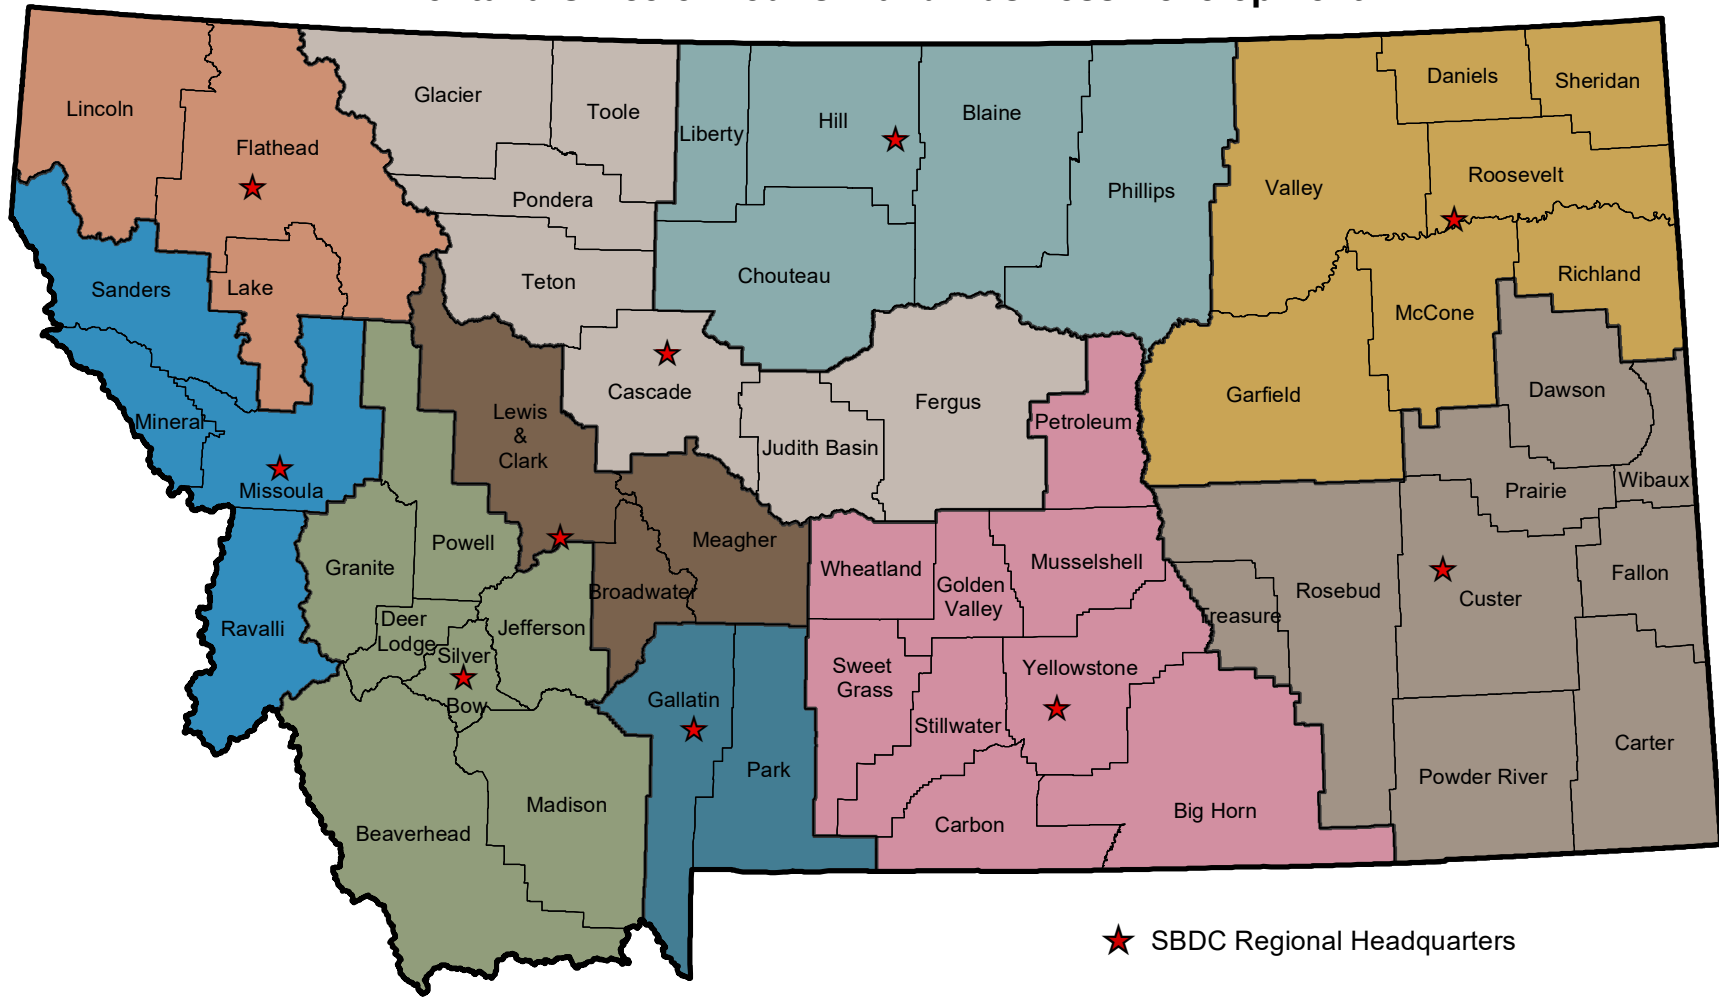

SMALL BUSINESS DEVELOPMENT CENTER (SBDC) REGIONS

Montana Office of Tourism and Business Development

★ SBDC Regional Headquarters

Billings
Big Sky Economic
Development Authority
(406) 254-6014

Butte
Headwaters Resource
Conservation
and Development Area, Inc.
(406) 533-6780