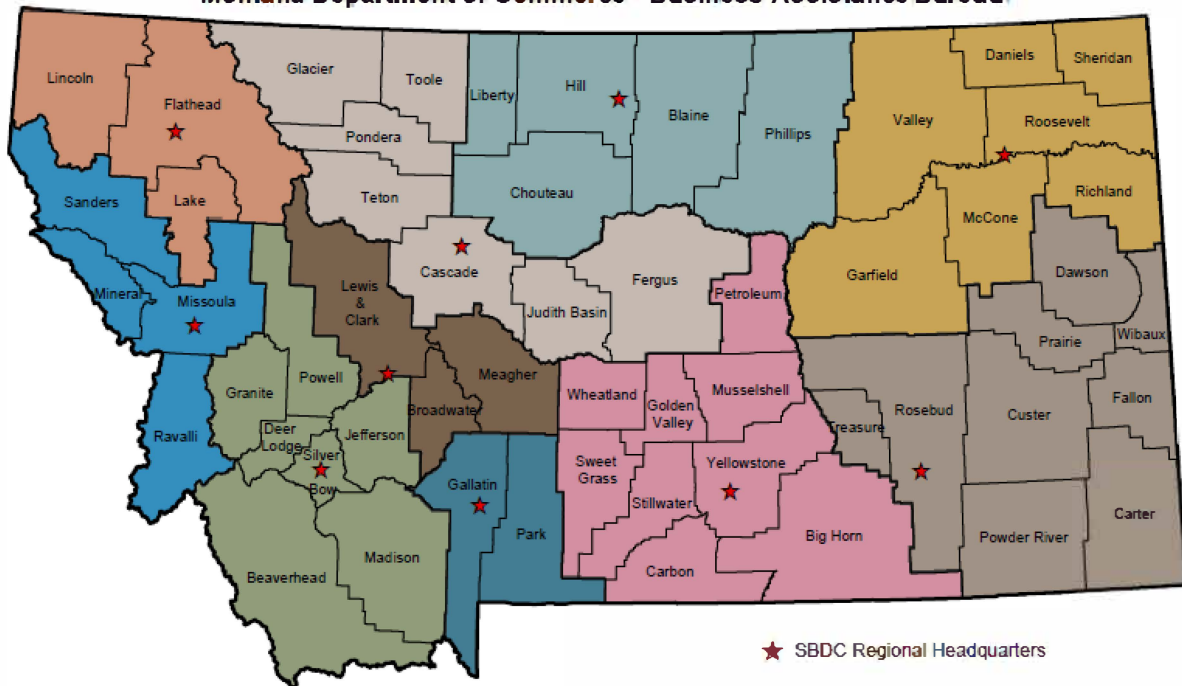

Small Business Development Center, Wolf Point
Great Northern Development Corporation
(406) 653-2590

SMALL BUSINESS DEVELOPMENT CENTER (SBDC) REGIONS

Montana Department of Commerce - Business Assistance Bureau