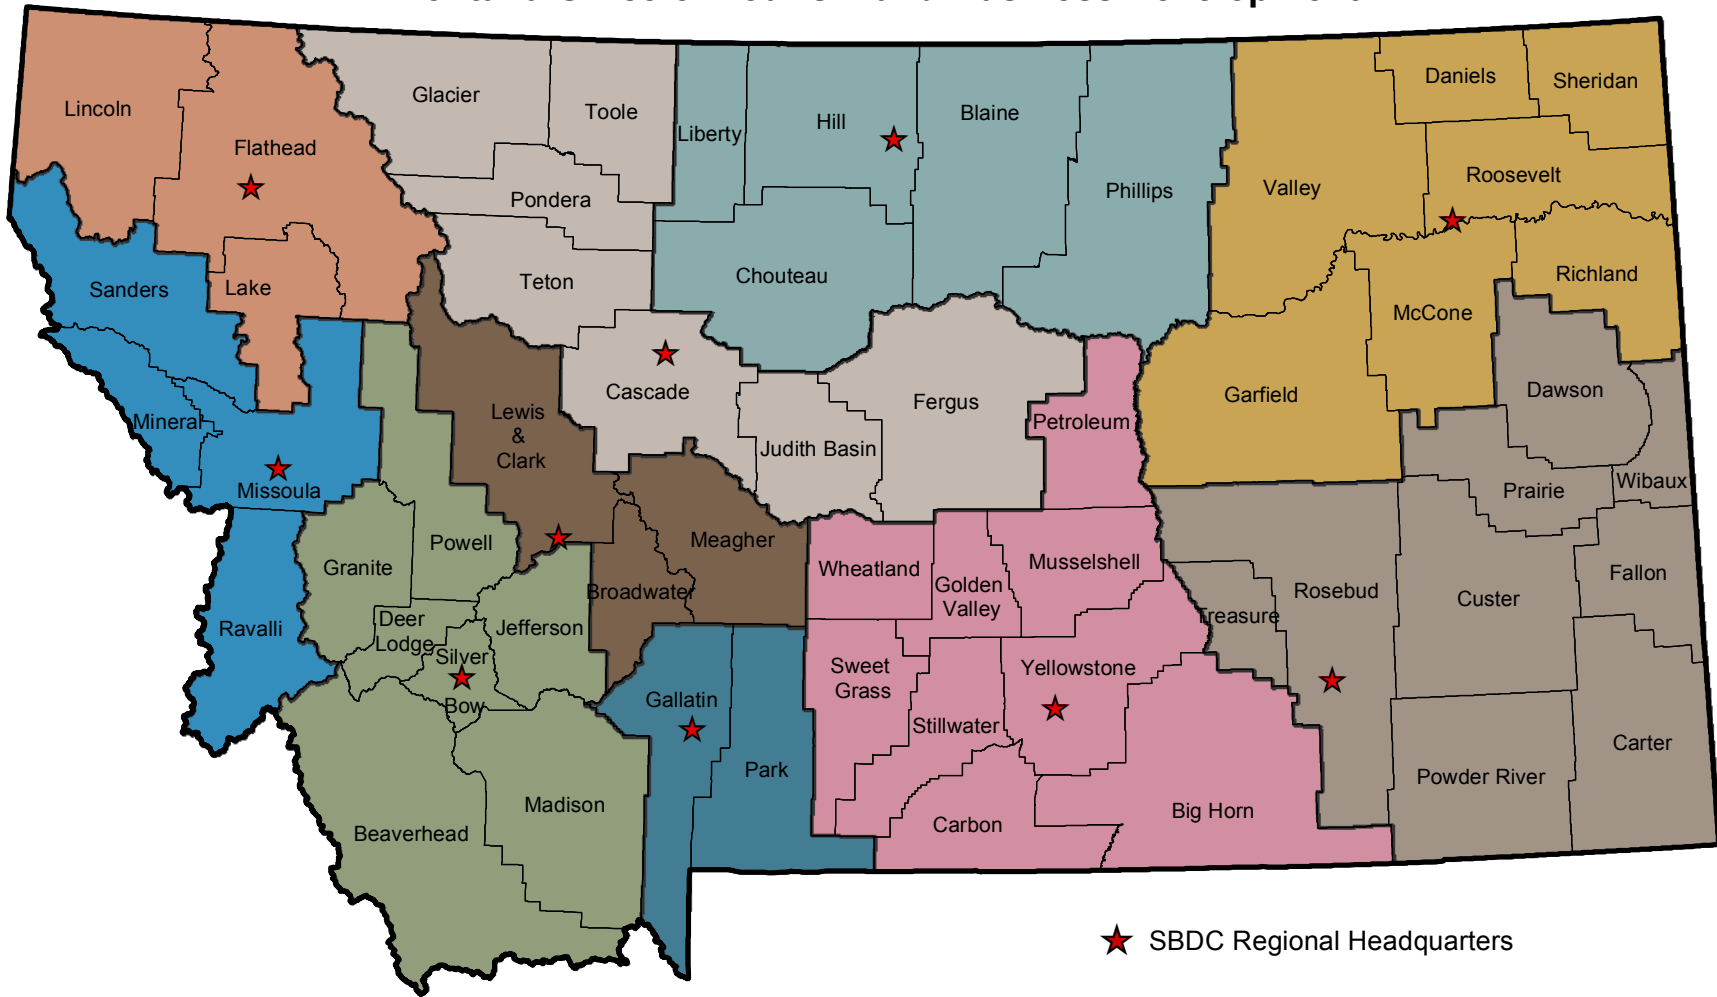

# SMALL BUSINESS DEVELOPMENT CENTER (SBDC) REGIONS

Montana Office of Tourism and Business Development

	Bear Paw Development Corporation Havre - (406) 399-1557		Flathead Valley Community College Kalispell - (406) 756-3836		Great Northern Development Corporation Wolf Point - (406) 653-2590		Helena College University of Montana Helena - (406) 447-6376		University of Montana Missoula - (406) 243-4770
	Big Sky Economic Development Authority Billings - (406) 254-6014		Great Falls Development Authority Great Falls - (406) 771-9022		Headwaters Resource Conservation and Development Area, Inc. Butte - (406) 533-6780		Montana State University Bozeman - (406) 599-0790		Southeastern Montana Development Corporation Colstrip - (406) 748-2990